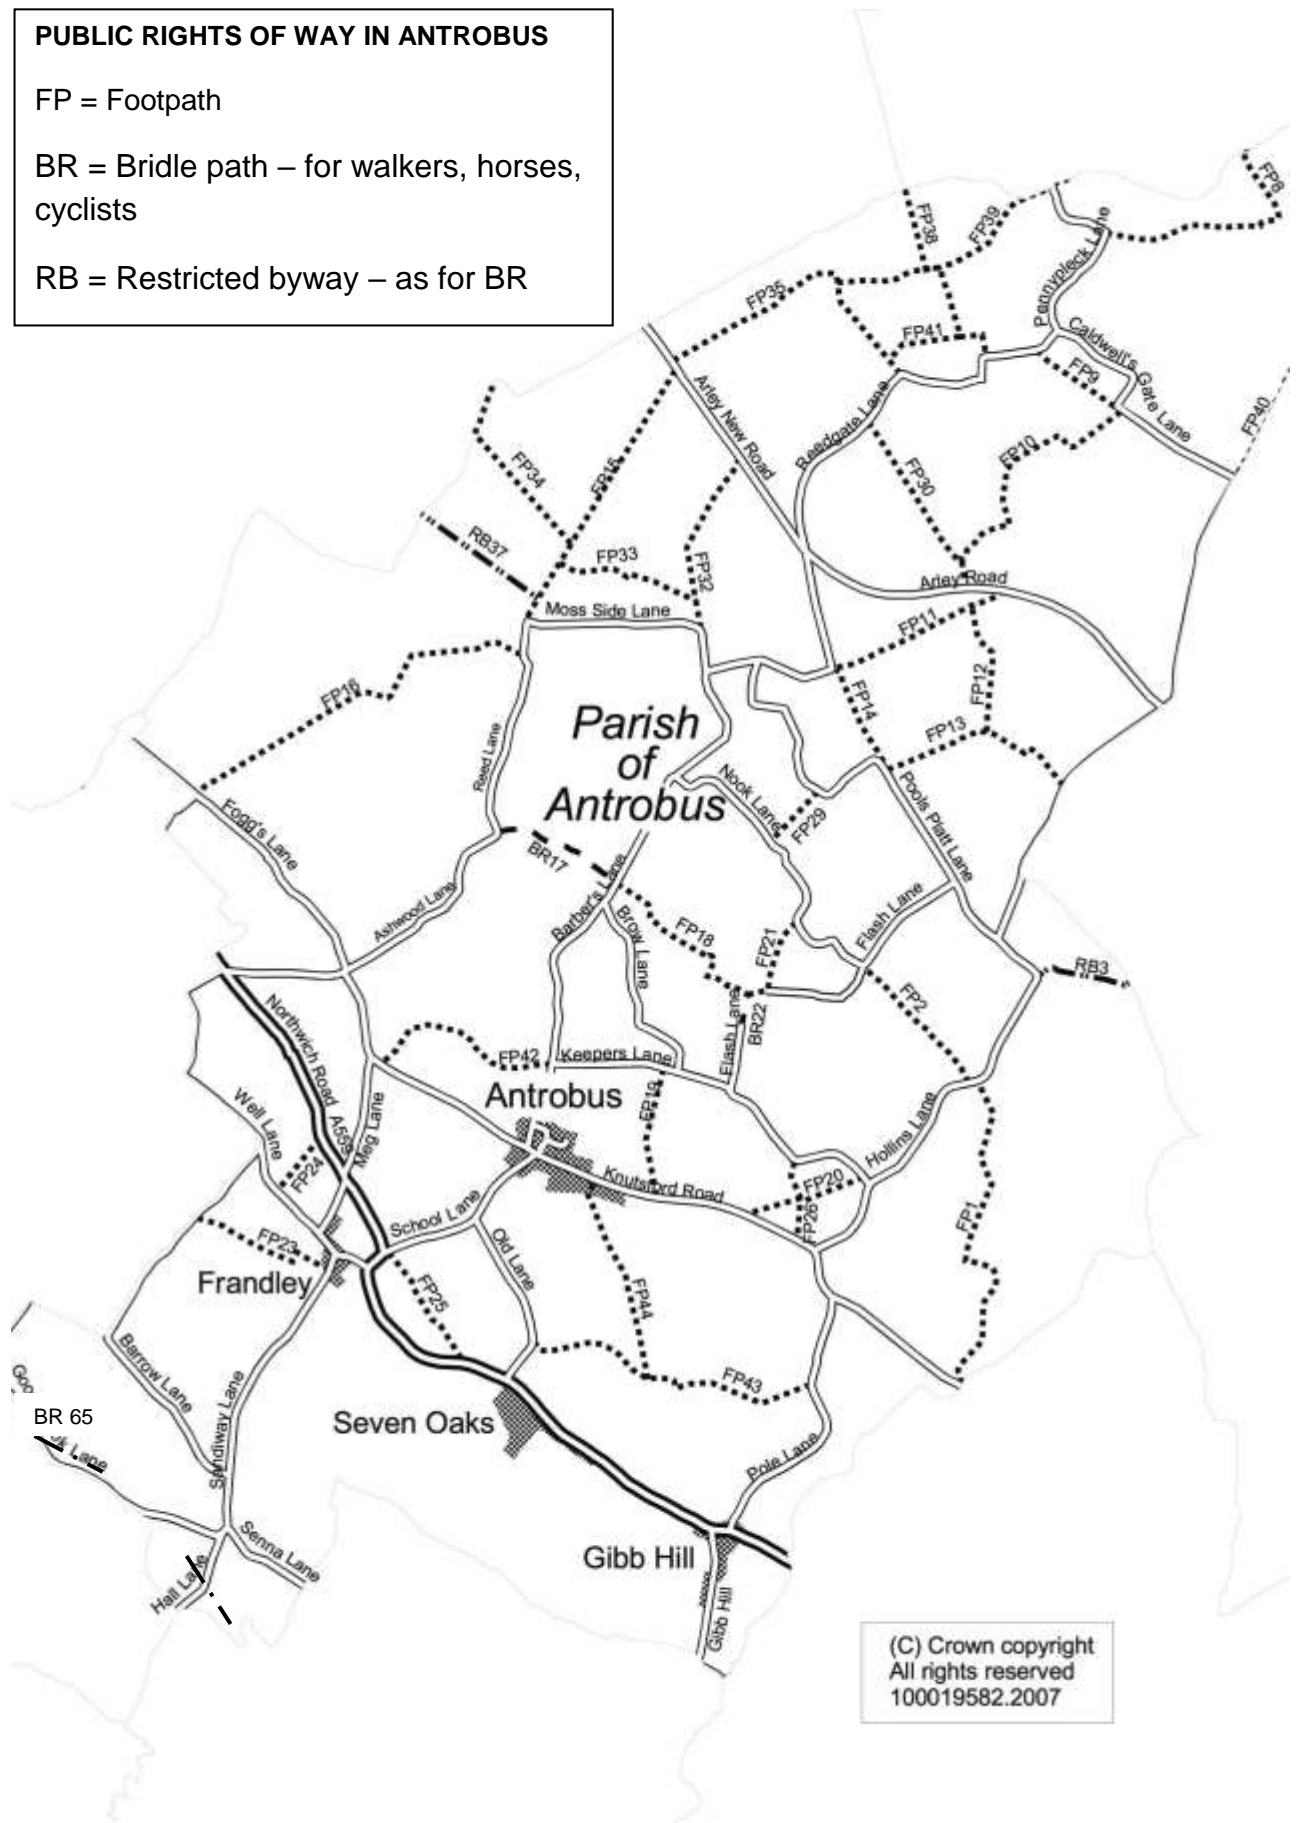

**PUBLIC RIGHTS OF WAY IN ANTROBUS**

FP = Footpath

BR = Bridle path – for walkers, horses, cyclists

RB = Restricted byway – as for BR

(C) Crown copyright  
All rights reserved  
100019582.2007